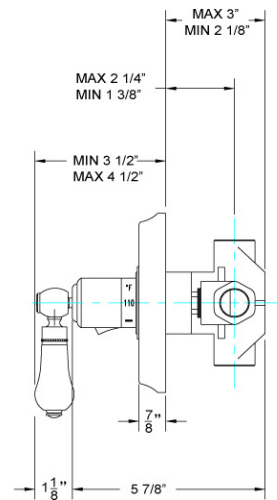

COMPLIES WITH

- A112.18.1-05/CSA B125.1-2005-CERTIFIED
- cUPC-CERTIFIED
- UPC-CERTIFIED

SIDE VIEW