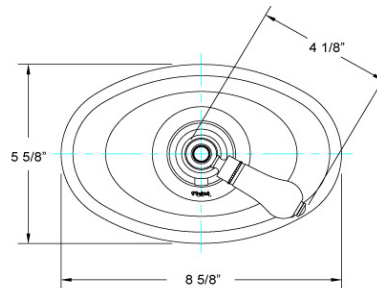

COMPLIES WITH

- A112.18.1-05/CSA B125.1-2005-CERTIFIED
- cUPC-CERTIFIED
- UPC-CERTIFIED

SIDE VIEW